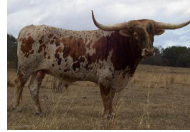

CONCEALED STYLE

Date of Birth: 04/29/2012
Registration 1: 262135
Breeder: SUSAN BURTON
Owner: SUSAN BURTON

Courtesy of Russell Hooks

RED AND WHITE SPOTS, SPECKS

CONCEALED STYLE

Concealed Weapon

AMERICAN STYLE

Sharp Shooter 542

HORSESHOE J EXAMPLE

FEISTY LEE JR.

AMERICAN CHILL

PEACEMAKER 44

Horseshoe J Charm

BL Coach's Desperado

Dixie Charlene